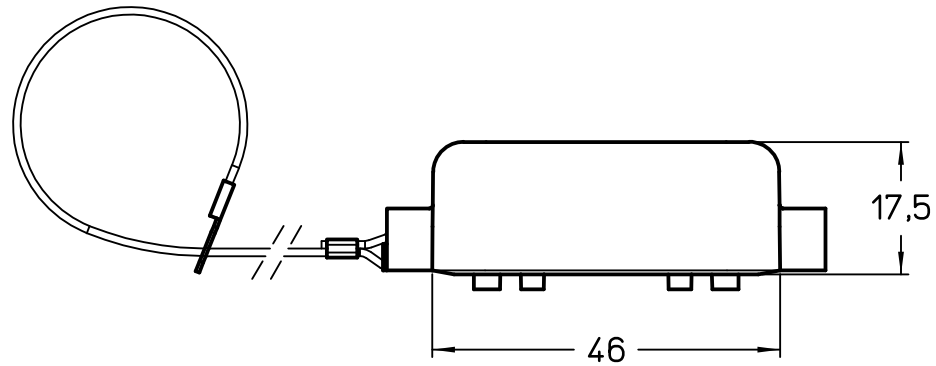

Diritti riservati All rights reserved

1

2

3

	Dimensions in mm
Original Size A4	
Date 18/02/22	
Sign. G. Renna	

Simplified representation with dimensions without tolerance

TCHC 10 S  
Insulated cover, size "57.27", with 4 pegs, with loop

Scale  
1:1

1

2

3